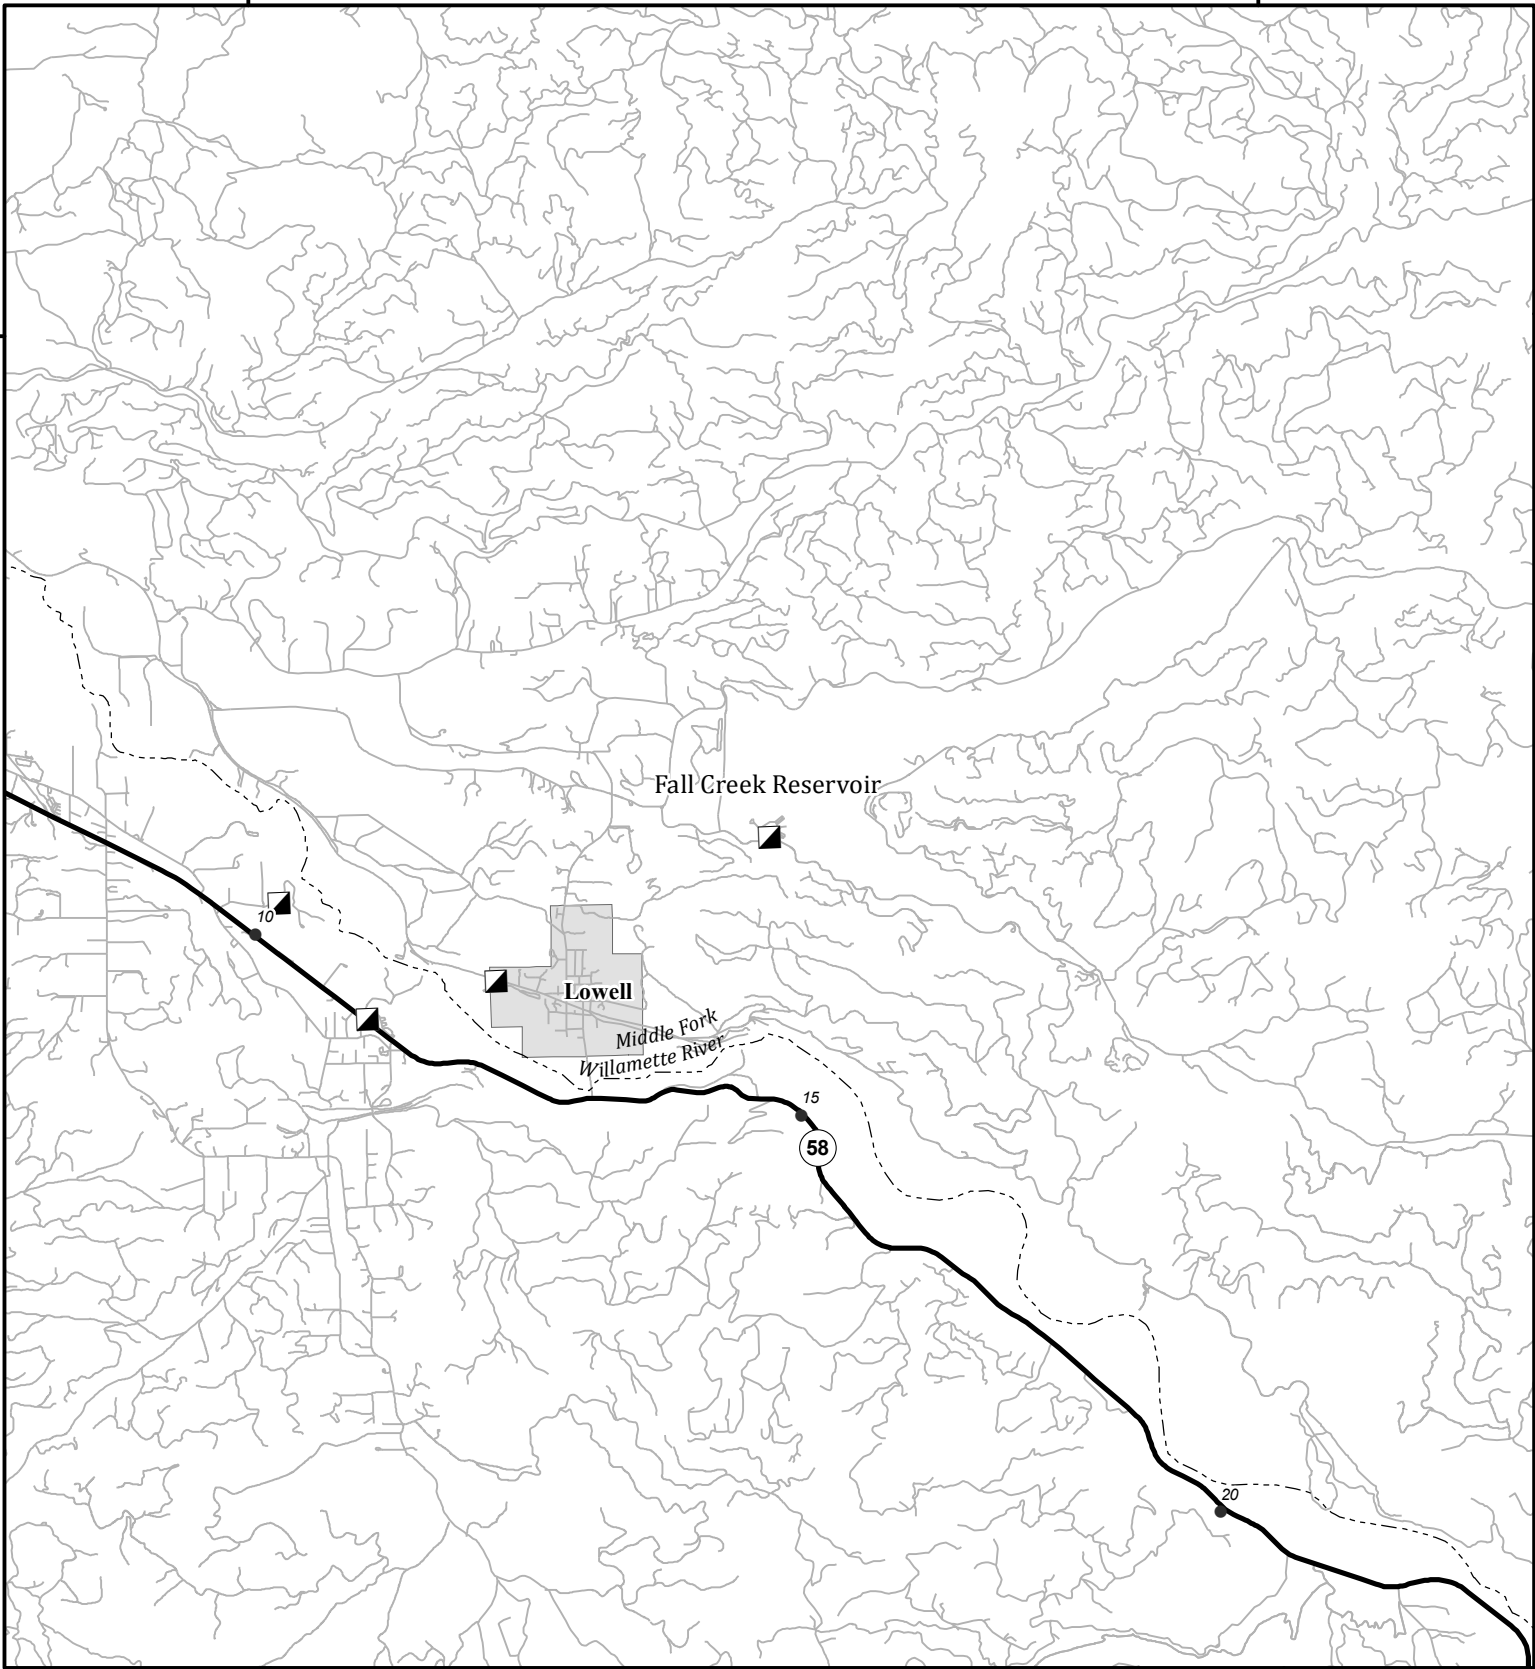

-122°50'

-122°40'

44°0'

44°0'

-122°50'

-122°40'

Oregon Vicinity & Major Highways

- Mileposts
  - ◼ Fire Camp
  - Rivers
- T19S R1W S1**  
 N 43.939158°  
 W -122.749386°  
**Address:**  
 , OR, 97

- Directions:
- From N:
  - From S:
  - From E:
  - From W: